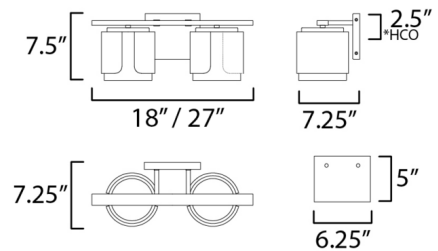

Shown in black / walnut / satin white

*Height from center of outlet to the top of the fixture

Specifications

COLOR Satin White
BODY FINISH Black / Walnut
WATTAGE 18W
DIMMER Low Voltage Electronic
DIMENSIONS 18"W x 7.5"H x 7.25"D
BULB NOT INCLUDED 2 x A19/Medium (E26)/9W/120V LED