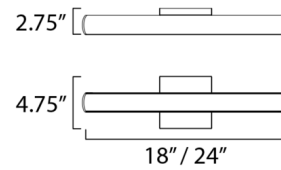

CLICK TO VIEW PRODUCT

Notes: