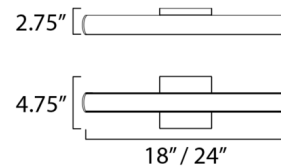

CLICK TO VIEW PRODUCT

Notes: