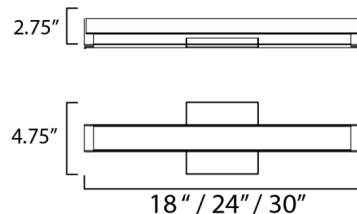

CLICK TO VIEW PRODUCT

Notes: