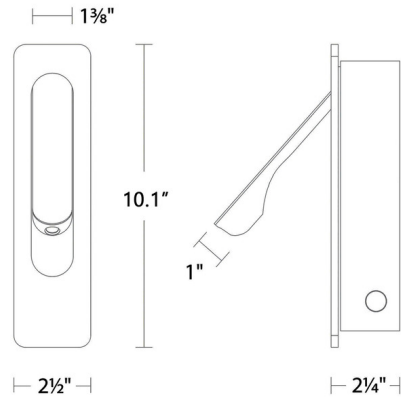

Shown in aged brass

CLICK TO VIEW PRODUCT

Notes: