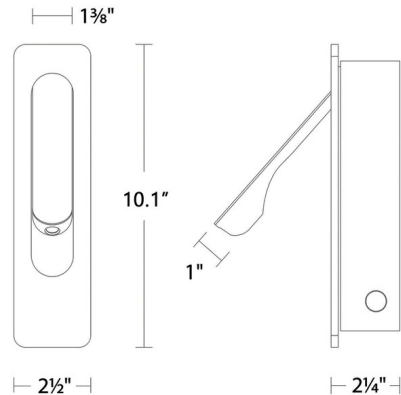

Shown in aged brass

CLICK TO VIEW PRODUCT

Notes: