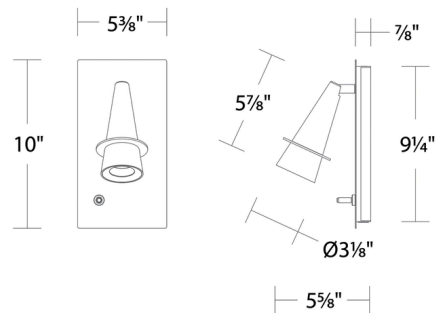

By Modern Forms

Description

The cheekily named Wizard Reading Light features a conical hat-shaped shade, accented with aged brass details. The rotatable light adjusts up, down, left, or right, allowing the LED illumination to be focused where desired. On/off switch on backplate.

Shown in black / aged brass

Specifications

COLOR	Aged Brass
BODY FINISH	Black
WATTAGE	8.1W
DIMMER	Standard 120V
DIMENSIONS	5.3"W x 10"H x 5.625"D
INTEGRATED LED MODULE	1 x LED/8.1W/120-277V LED
COUNTRY OF ORIGIN	China