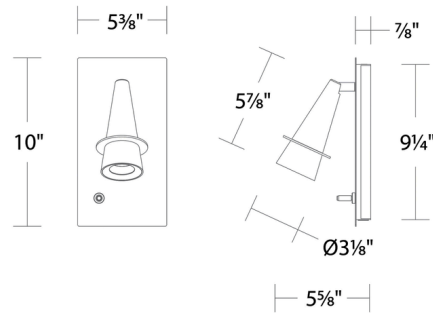

By Modern Forms

Description

The cheekily named Wizard Reading Light features a conical hat-shaped shade, accented with aged brass details. The rotatable light adjusts up, down, left, or right, allowing the LED illumination to be focused where desired. On/off switch on backplate.

Shown in black / aged brass

Specifications

COLOR Aged Brass
BODY FINISH Black
WATTAGE 8.1W
DIMMER Standard 120V
DIMENSIONS 5.3"W x 10"H x 5.625"D
INTEGRATED LED MODULE 1 x LED/8.1W/120-277V LED
COUNTRY OF ORIGIN China