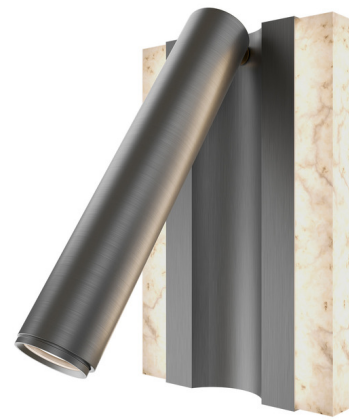

## Ivery Reading Light

By Modern Forms

### Description

With its minimalist design, the Ivery Reading Light fuses beautifully variegated alabaster with modern functionality. The swivel tube provides precise illumination, while the glowing stone side panels offer a gentle ambient glow. A touch switch/dimmer and USB port enhance its convenience.

Shown in antique nickel / alabaster

### Specifications

COLOR	Alabaster
BODY FINISH	Antique Nickel
WATTAGE	12.5W
DIMMER	Included
DIMENSIONS	5.75"W x 9"H x 3.88"D
INTEGRATED LED MODULE	1 x LED/12.5W/120V LED
COUNTRY OF ORIGIN	China