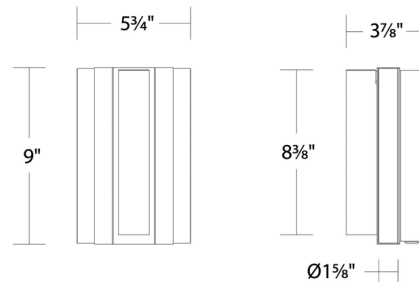

### Specifications

COLOR	Alabaster
BODY FINISH	Antique Nickel
WATTAGE	12.5W
DIMMER	Included
DIMENSIONS	5.75"W x 9"H x 3.88"D
INTEGRATED LED MODULE	1 x LED/12.5W/120V LED
COUNTRY OF ORIGIN	China