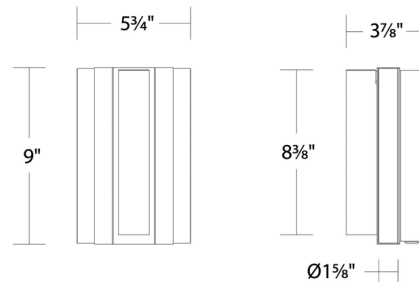

Specifications

COLOR	Alabaster
BODY FINISH	Antique Nickel
WATTAGE	12.5W
DIMMER	Included
DIMENSIONS	5.75"W x 9"H x 3.88"D
INTEGRATED LED MODULE	1 x LED/12.5W/120V LED
COUNTRY OF ORIGIN	China

Technical Information

LAMP LIFE	50000 hours
COLOR RENDERING	90 CRI
LAMP COLOR	3000K
LUMENS/WATT	27.12
LUMINOUS FLUX	339 lumens

CLICK TO VIEW PRODUCT

Notes: