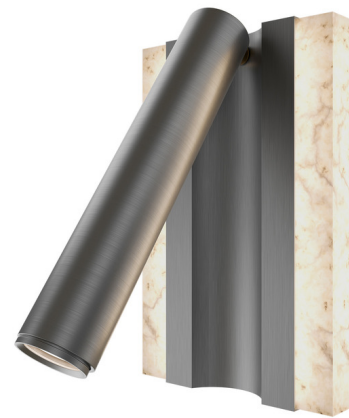

By Modern Forms

Description

With its minimalist design, the Ivery Reading Light fuses beautifully variegated alabaster with modern functionality. The swivel tube provides precise illumination, while the glowing stone side panels offer a gentle ambient glow. A touch switch/dimmer and USB port enhance its convenience.

Shown in antique nickel / alabaster

Specifications

COLOR	Alabaster
BODY FINISH	Antique Nickel
WATTAGE	12.5W
DIMMER	Included
DIMENSIONS	5.75"W x 9"H x 3.88"D
INTEGRATED LED MODULE	1 x LED/12.5W/120V LED
COUNTRY OF ORIGIN	China