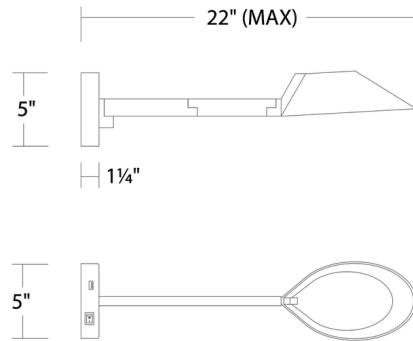

By Modern Forms

Description

Pairing a sophisticated aesthetic with modern functionality, the Pavilion Swing Arm Wall Light delivers high style for a bedside or reading nook. Its extended arm, equipped with three hinges, provides effortless positioning of its light exactly where you need it. On/off switch and USB port on the backplate.

Shown in aged brass / black

Specifications

COLOR	Black
BODY FINISH	Aged Brass
WATTAGE	7.2W
DIMMER	Not Dimmable
DIMENSIONS	5.1"W x 5.1"H x 22.9"D
INTEGRATED LED MODULE	1 x LED/7.2W/120V LED
COUNTRY OF ORIGIN	China