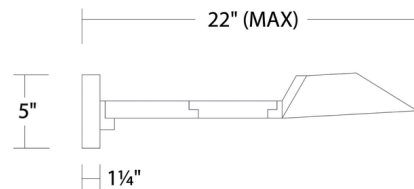

By Modern Forms

Description

Pairing a sophisticated aesthetic with modern functionality, the Pavilion Swing Arm Wall Light delivers high style for a bedside or reading nook. Its extended arm, equipped with three hinges, provides effortless positioning of its light exactly where you need it. On/off switch and USB port on the backplate.

Shown in aged brass / black

Specifications

COLOR	Black
BODY FINISH	Aged Brass
WATTAGE	7.2W
DIMMER	Not Dimmable
DIMENSIONS	5.1"W x 5.1"H x 22.9"D
INTEGRATED LED MODULE	1 x LED/7.2W/120V LED
COUNTRY OF ORIGIN	China