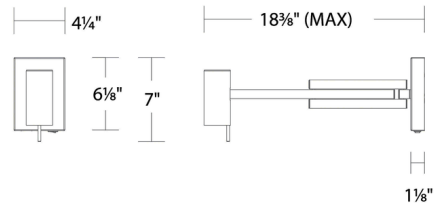

By Modern Forms

Description

The clean, sleek form of the Gavel Swing Arm Wall Light add style and versatility to any space. A pivoting head and swing arm allow light to be focused precisely where needed. For added convenience, it features an integrated USB port and a handy toggle on/off switch at the base of the backplate.

Shown in brushed nickel / white

Specifications

COLOR	White
BODY FINISH	Brushed Nickel
WATTAGE	8W
DIMMER	Not Dimmable
DIMENSIONS	4.25"W x 7"H x 18.4"D
INTEGRATED LED MODULE	1 x LED/8W/120V LED
COUNTRY OF ORIGIN	China