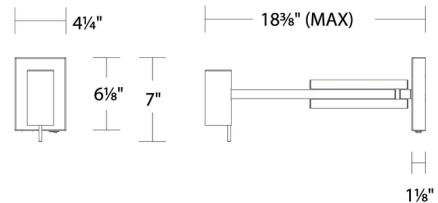

## Gavel Swing Arm Wall Light

By Modern Forms

### Description

The clean, sleek form of the Gavel Swing Arm Wall Light add style and versatility to any space. A pivoting head and swing arm allow light to be focused precisely where needed. For added convenience, it features an integrated USB port and a handy toggle on/off switch at the base of the backplate.

### Specifications

COLOR	White
BODY FINISH	Brushed Nickel
WATTAGE	8W
DIMMER	Not Dimmable
DIMENSIONS	4.25"W x 7"H x 18.4"D
INTEGRATED LED MODULE	1 x LED/8W/120V LED
COUNTRY OF ORIGIN	China