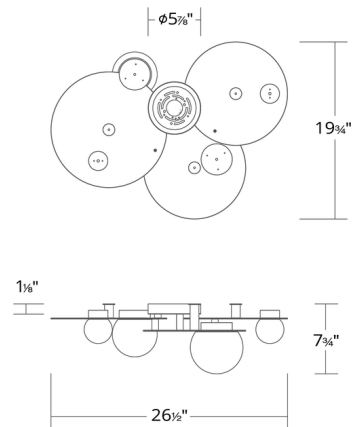

Shown in black / cloudy

Specifications

COLOR	Cloudy
BODY FINISH	Black
WATTAGE	19.6W
DIMMER	Low Voltage Electronic
DIMENSIONS	26.5"W x 7.75"H x 19.75"D
INTEGRATED LED MODULE	4 x LED/4.9W/120-277V LED
COUNTRY OF ORIGIN	China

Technical Information

LAMP LIFE	50000 hours
COLOR RENDERING	90 CRI
LAMP COLOR	3000K
LUMENS/WATT	106.94
LUMINOUS FLUX	524 lumens

CLICK TO VIEW PRODUCT

Notes: