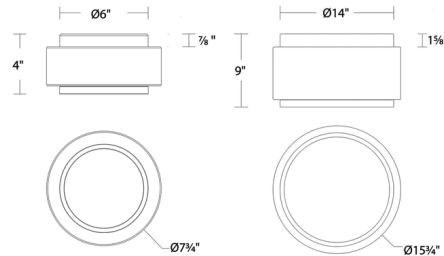

### Specifications

COLOR	Opal
BODY FINISH	Black
WATTAGE	9.7W
DIMMER	Low Voltage Electronic
DIMENSIONS	7.8"W x 4"H
INTEGRATED LED MODULE	1 x LED/9.7W/120V LED
COUNTRY OF ORIGIN	China