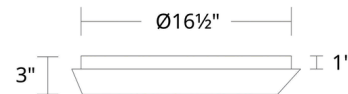

Shown in black / gold leaf