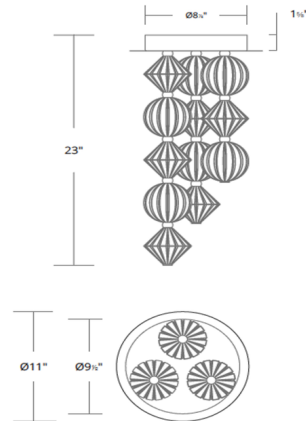

Specifications

COLOR	N/A
BODY FINISH	Aged Brass
WATTAGE	26.4W
DIMMER	Low Voltage Electronic
DIMENSIONS	11"W x 23"H
INTEGRATED LED MODULE	12 x LED/2.2W/120V LED
COUNTRY OF ORIGIN	China

Technical Information

LAMP LIFE	50000 hours
COLOR RENDERING	90 CRI
LAMP COLOR	3000K
LUMENS/WATT	978.18
LUMINOUS FLUX	2152 lumens

Shown in aged brass

CLICK TO VIEW PRODUCT

Notes: