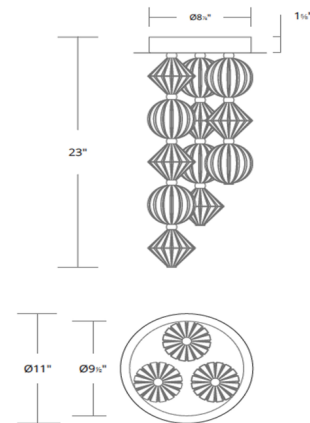

### Specifications

COLOR	N/A
BODY FINISH	Aged Brass
WATTAGE	26.4W
DIMMER	Low Voltage Electronic
DIMENSIONS	11"W x 23"H
INTEGRATED LED MODULE	12 x LED/2.2W/120V LED
COUNTRY OF ORIGIN	China

### Technical Information

LAMP LIFE	50000 hours
COLOR RENDERING	90 CRI
LAMP COLOR	3000K
LUMENS/WATT	978.18
LUMINOUS FLUX	2152 lumens

Shown in aged brass

CLICK TO VIEW PRODUCT

Notes: