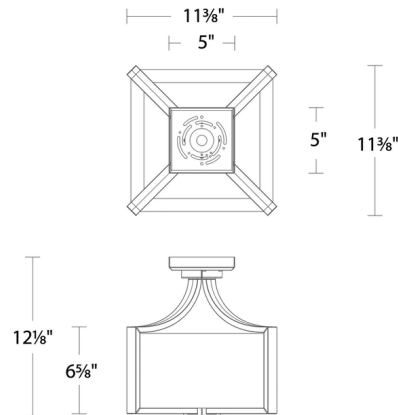

### Specifications

COLOR	Crystal
BODY FINISH	Brushed Nickel
WATTAGE	32W
DIMMER	Low Voltage Electronic
DIMENSIONS	11.38"W x 12.13"H
INTEGRATED LED MODULE	1 x LED/32W/120-277V LED
COUNTRY OF ORIGIN	China

### Technical Information

LAMP LIFE	54000 hours
COLOR RENDERING	90 CRI
LAMP COLOR	3000K
LUMENS/WATT	62.09
LUMINOUS FLUX	1987 lumens

Shown in brushed nickel / crystal

CLICK TO VIEW PRODUCT

Notes: