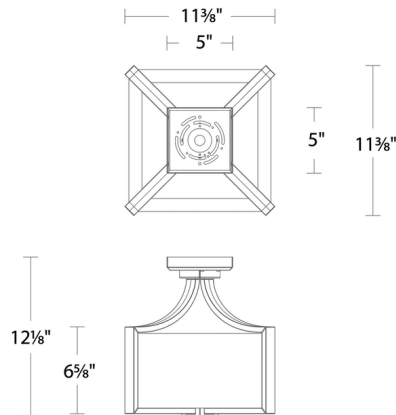

CLICK TO VIEW PRODUCT

Notes: