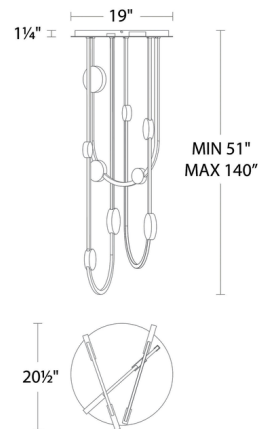

Shown in black / white