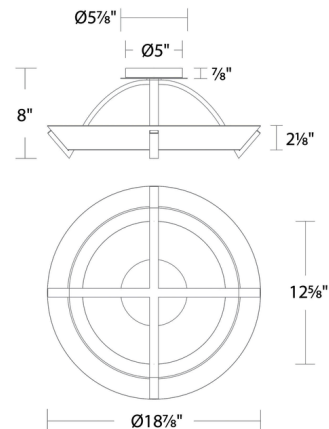

Shown in aged brass / alabaster

Specifications

COLOR	Alabaster
BODY FINISH	Aged Brass
WATTAGE	25.9W
DIMMER	Low Voltage Electronic
DIMENSIONS	18.9"W x 8"H
INTEGRATED LED MODULE	1 x LED/25.9W/120-277V LED
COUNTRY OF ORIGIN	China