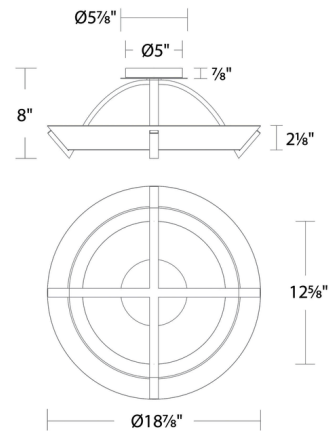

Shown in aged brass / alabaster

Specifications

COLOR	Alabaster
BODY FINISH	Aged Brass
WATTAGE	25.9W
DIMMER	Low Voltage Electronic
DIMENSIONS	18.9"W x 8"H
INTEGRATED LED MODULE	1 x LED/25.9W/120-277V LED
COUNTRY OF ORIGIN	China