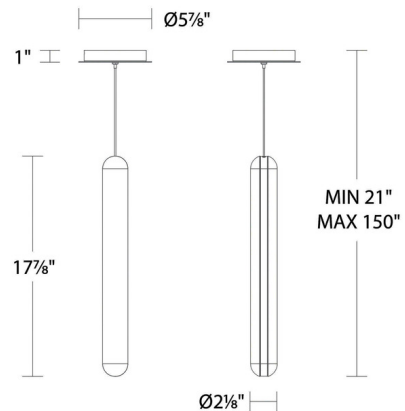

Specifications

COLOR	Alabaster
BODY FINISH	Antique Nickel
WATTAGE	20.8W
DIMMER	Low Voltage Electronic
DIMENSIONS	21"L x 2.13"W x 17.88"H
INTEGRATED LED MODULE	1 x LED/20.8W/120-277V LED
COUNTRY OF ORIGIN	China

Technical Information

PRODUCT DIMENSIONS	Cable: 130"
LAMP LIFE	50000 hours
COLOR RENDERING	90 CRI
LAMP COLOR	3000K
LUMENS/WATT	74.57
LUMINOUS FLUX	1551 lumens

Shown in antique nickel / alabaster

CLICK TO VIEW PRODUCT