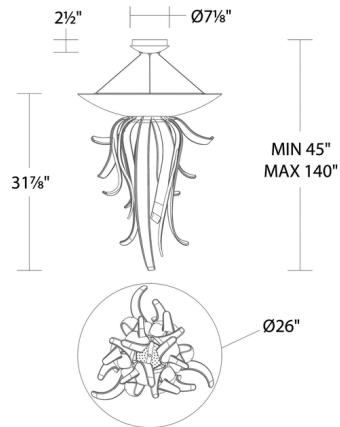

Specifications

COLOR	Clear
BODY FINISH	Gold Leaf
WATTAGE	86.2W
DIMMER	Low Voltage Electronic
DIMENSIONS	26"W x 31.88"H
INTEGRATED LED MODULE	1 x LED/86.2W/120-277V LED
COUNTRY OF ORIGIN	Viet Nam

Technical Information

LAMP LIFE	50000 hours
COLOR RENDERING	90 CRI
LAMP COLOR	3000K
LUMENS/WATT	85.10
LUMINOUS FLUX	7336 lumens

Shown in gold leaf / clear

CLICK TO VIEW PRODUCT

Notes: