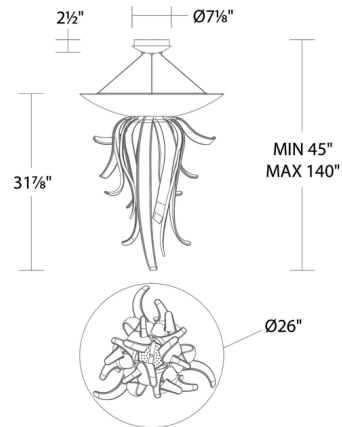

### Specifications

COLOR . . . . . Clear  
BODY FINISH . . . . . Silver Leaf  
WATTAGE . . . . . 86.2W  
DIMMER . . . . . Low Voltage Electronic  
DIMENSIONS . . . . . 26"W x 31.88"H  
INTEGRATED LED MODULE . . . . . 1 x LED/86.2W/120-277V LED  
COUNTRY OF ORIGIN . . . . . Viet Nam

### Technical Information

LAMP LIFE . . . . . 50000 hours  
COLOR RENDERING . . . . . 90 CRI  
LAMP COLOR . . . . . 3000K  
LUMENS/WATT . . . . . 85.10  
LUMINOUS FLUX . . . . . 7336 lumens

Shown in silver leaf / clear