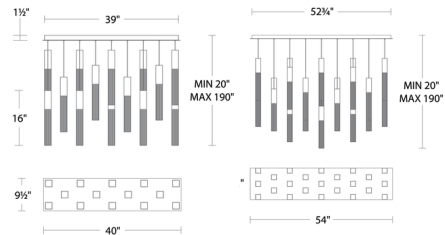

Description

The Cinema Linear Color-Select Multi-Light Pendant features V-cut seeded K5 crystal bars that display dazzling texture as they fills with light. Place it in a dining room or entryway for dramatic effect. Color selectable LED options at installation include 2700K, 3000K, 3500K, and 4000K.

Specifications

COLOR	Crystal
BODY FINISH	Black
WATTAGE	78.4W
DIMMER	Low Voltage Electronic
DIMENSIONS	40"L x 9.5"W x 16"H
INTEGRATED LED MODULE	14 x LED/5.6W/120-277V LED
COUNTRY OF ORIGIN	China

Technical Information

LAMP LIFE	50000 hours
COLOR RENDERING	90 CRI
LAMP COLOR	CCT Select
LUMENS/WATT	725.36
LUMINOUS FLUX	4062 lumens

Shown in black / crystal

CLICK TO VIEW PRODUCT

Notes: