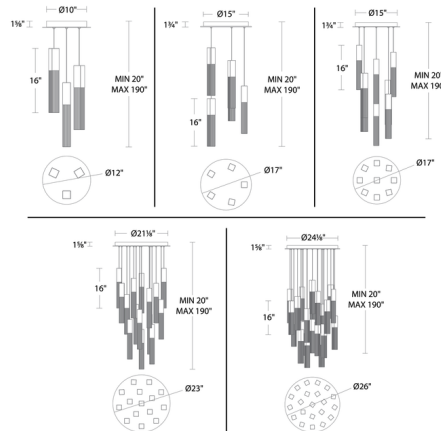

Description

The Cinema Round Color-Select Multi-Light Pendant features V-cut seeded K5 crystal bars that display dazzling texture as they fills with light. Place it in a dining room or entryway for dramatic effect. Color selectable LED options at installation include 2700K, 3000K, 3500K, and 4000K.

Specifications

COLOR Crystal
 BODY FINISH Black
 WATTAGE 84W
 DIMMER Low Voltage Electronic
 DIMENSIONS 23"W x 16"H
 INTEGRATED LED MODULE 15 x LED/5.6W/120-277V LED
 COUNTRY OF ORIGIN China

Technical Information

PRODUCT DIMENSIONS Cable: 173"
 LAMP LIFE 50000 hours
 COLOR RENDERING 90 CRI
 LAMP COLOR CCT Select
 LUMENS/WATT 777.14
 LUMINOUS FLUX 4352 lumens

Shown in black / crystal

CLICK TO VIEW PRODUCT

Notes: