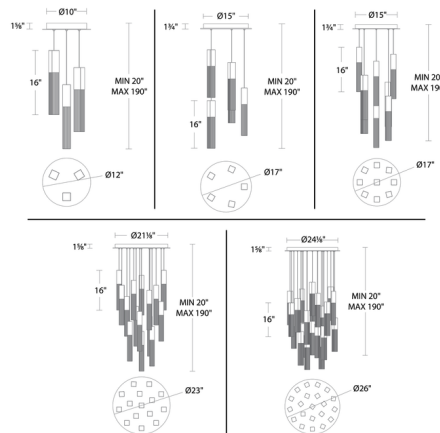

Shown in black / crystal

CLICK TO VIEW PRODUCT

Notes: