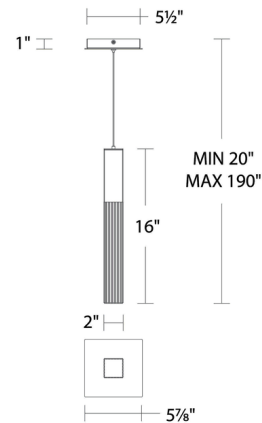

### Specifications

COLOR	Crystal
BODY FINISH	Aged Brass
WATTAGE	5.6W
DIMMER	Low Voltage Electronic
DIMENSIONS	20"L x 2"W x 16"H
INTEGRATED LED MODULE	1 x LED/5.6W/120-277V LED
COUNTRY OF ORIGIN	China

### Technical Information

PRODUCT DIMENSIONS	Cord: 173"
LAMP LIFE	50000 hours
COLOR RENDERING	.90 CRI
LAMP COLOR	.3000K
LUMENS/WATT	47.68
LUMINOUS FLUX	267 lumens

Shown in aged brass / crystal

CLICK TO VIEW PRODUCT