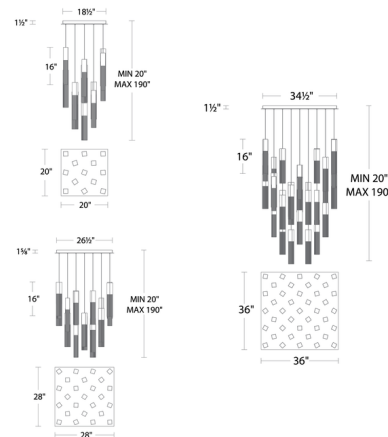

### Specifications

COLOR	Crystal
BODY FINISH	Aged Brass
WATTAGE	140W
DIMMER	Low Voltage Electronic
DIMENSIONS	28"W x 16"H
INTEGRATED LED MODULE	25 x LED/5.6W/120-277V LED
COUNTRY OF ORIGIN	China

### Technical Information

PRODUCT DIMENSIONS	Cable: 173"
LAMP LIFE	50000 hours
COLOR RENDERING	90 CRI
LAMP COLOR	CCT Select
LUMENS/WATT	1,295.18
LUMINOUS FLUX	7253 lumens

Shown in aged brass / crystal

CLICK TO VIEW PRODUCT