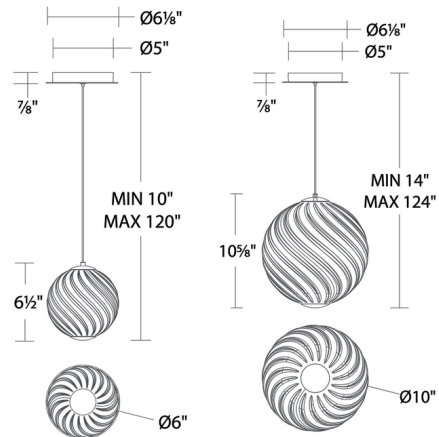

By Modern Forms

Description

The luxe Swirly Pendant modernizes a traditional globe light. A smoked glass orb features dynamic swirling saves, is fitted with an inner LED rod for a soft glow. Brass or satin nickel caps adds the finishing touches. This scone comes pre-set to the color temperature ordered and can be adjusted to 2700K, 3000K, 3500K, or 4000K using a switch in the canopy. It is dimmable with a TRIAC or ELV dimmer.

Specifications

COLOR	Smoke
BODY FINISH	Aged Brass
WATTAGE	7.8W
DIMMER	Low Voltage Electronic
DIMENSIONS	6"W x 6.5"H
INTEGRATED LED MODULE	1 x LED/7.8W/120-277V LED
COUNTRY OF ORIGIN	China

Technical Information

PRODUCT DIMENSIONS	Cable: 120"
LAMP LIFE	50000 hours
COLOR RENDERING	90 CRI
LAMP COLOR	3000K
LUMENS/WATT	19.62
LUMINOUS FLUX	153 lumens

Shown in aged brass / smoke

CLICK TO VIEW PRODUCT

Notes: