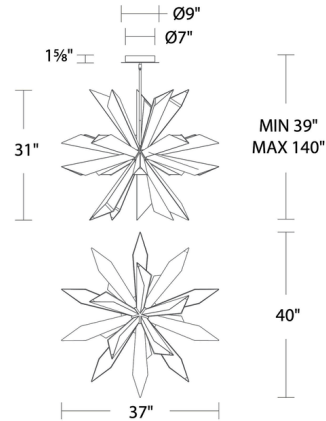

Specifications

COLOR	White
BODY FINISH	Aged Brass
WATTAGE	58.2W
DIMMER	Low Voltage Electronic
DIMENSIONS	40"W x 31"H x 37"D
INTEGRATED LED MODULE	20 x LED/2.91W/120-277V LED
COUNTRY OF ORIGIN	China

Technical Information

PRODUCT DIMENSIONS	Downrods: 1x6", 3x12"
LAMP LIFE	50000 hours
COLOR RENDERING	90 CRI
LAMP COLOR	3000K
LUMENS/WATT	1,253.26
LUMINOUS FLUX	3647 lumens

Shown in aged brass / white

CLICK TO VIEW PRODUCT

Notes: