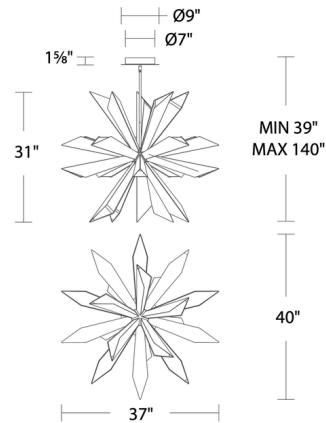

CLICK TO VIEW PRODUCT

Notes: