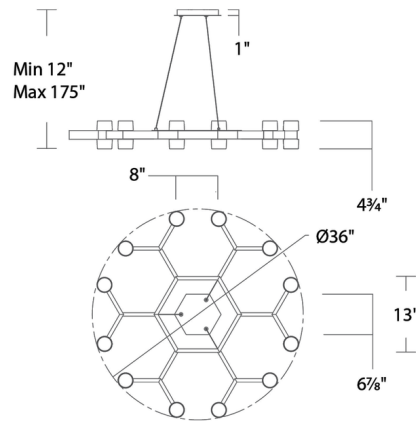

### Specifications

COLOR	Clear
BODY FINISH	Black
WATTAGE	27.8W
DIMMER	Standard 120V
DIMENSIONS	36"W x 4.8"H
INTEGRATED LED MODULE	24 x LED/1.16W/120-277V LED
COUNTRY OF ORIGIN	China

### Technical Information

PRODUCT DIMENSIONS	Cable: 120"
LAMP LIFE	50000 hours
COLOR RENDERING	90 CRI
LAMP COLOR	3000K
LUMENS/WATT	1,639.66
LUMINOUS FLUX	1902 lumens

Shown in black / clear

CLICK TO VIEW PRODUCT