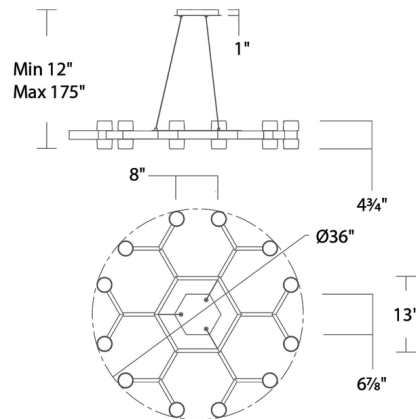

Shown in black / clear