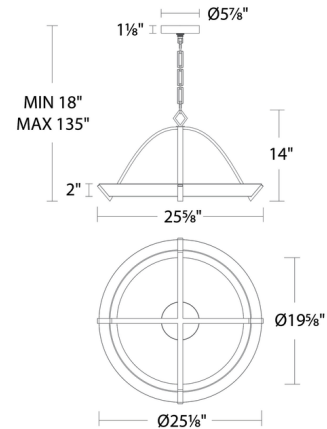

Specifications

COLOR	Alabaster
BODY FINISH	Antique Nickel
WATTAGE	41.6W
DIMMER	Low Voltage Electronic
DIMENSIONS	25.63"W x 14"H
INTEGRATED LED MODULE	1 x LED/41.6W/120-277V LED
COUNTRY OF ORIGIN	China

Technical Information

PRODUCT DIMENSIONS	Chain: 120"
LAMP LIFE	50000 hours
COLOR RENDERING	90 CRI
LAMP COLOR	3000K
LUMENS/WATT	72.55
LUMINOUS FLUX	3018 lumens

Shown in antique nickel / alabaster

CLICK TO VIEW PRODUCT

Notes: