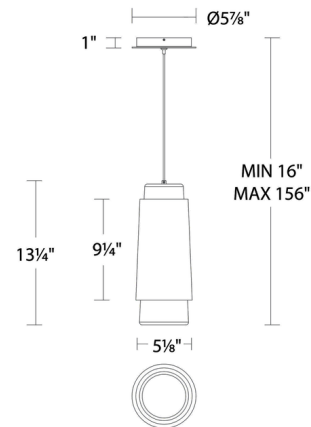

Specifications

COLOR	Basalt Stone
BODY FINISH	Black
WATTAGE	21.4W
DIMMER	Low Voltage Electronic
DIMENSIONS	5.13"W x 13.25"H
INTEGRATED LED MODULE	1 x LED/21.4W/120-277V LED
COUNTRY OF ORIGIN	China

Technical Information

PRODUCT DIMENSIONS	Cable: 150"
LAMP LIFE	54000 hours
COLOR RENDERING	90 CRI
LAMP COLOR	3000K
LUMENS/WATT	51.31
LUMINOUS FLUX	1098 lumens

Shown in black / basalt stone

CLICK TO VIEW PRODUCT

Notes: