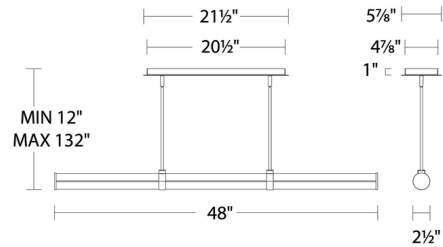

Specifications

COLOR	Alabaster
BODY FINISH	Aged Brass
WATTAGE	40.7W
DIMMER	Standard 120V
DIMENSIONS	48"L x 2.5"W x 3.5"H x 2.5"D
INTEGRATED LED MODULE	1 x LED/40.7W/120-277V LED
COUNTRY OF ORIGIN	China

Technical Information

PRODUCT DIMENSIONS	Downrod: 2x6", 6x12"
LAMP LIFE	50000 hours
COLOR RENDERING	90 CRI
LAMP COLOR	3000K
LUMENS/WATT	69.90
LUMINOUS FLUX	2845 lumens

Shown in aged brass / alabaster

CLICK TO VIEW PRODUCT