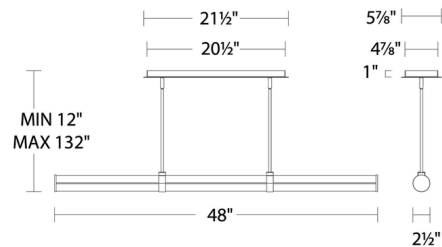

### Specifications

COLOR	Alabaster
BODY FINISH	Aged Brass
WATTAGE	40.7W
DIMMER	Standard 120V
DIMENSIONS	48"L x 2.5"W x 3.5"H x 2.5"D
INTEGRATED LED MODULE	1 x LED/40.7W/120-277V LED
COUNTRY OF ORIGIN	China

### Technical Information

PRODUCT DIMENSIONS	Downrod: 2x6", 6x12"
LAMP LIFE	50000 hours
COLOR RENDERING	90 CRI
LAMP COLOR	3000K
LUMENS/WATT	69.90
LUMINOUS FLUX	2845 lumens

CLICK TO VIEW PRODUCT

Notes: