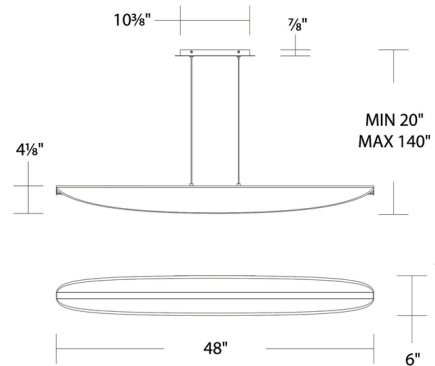

By Modern Forms

Description

Crafted from walnut wood, the Kiefer Linear Pendant has a sleek form with a subtle grain pattern that adds warmth to contemporary spaces. The softly curving shade conceals an LED light source, creating the sense of wooden craft floating effortlessly over soft task lighting.

Specifications

COLOR Walnut
BODY FINISH Black
WATTAGE 28.2W
DIMMER Low Voltage Electronic
DIMENSIONS 48"L x 4.13"H x 6"D
INTEGRATED LED MODULE 1 x LED/28.2W/120-277V LED
COUNTRY OF ORIGIN China

Technical Information

PRODUCT DIMENSIONS Cord: 140"
LAMP LIFE 50000 hours
COLOR RENDERING 90 CRI
LAMP COLOR 3000K
LUMENS/WATT 36.52
LUMINOUS FLUX 1030 lumens

Shown in black / walnut

CLICK TO VIEW PRODUCT

Notes: