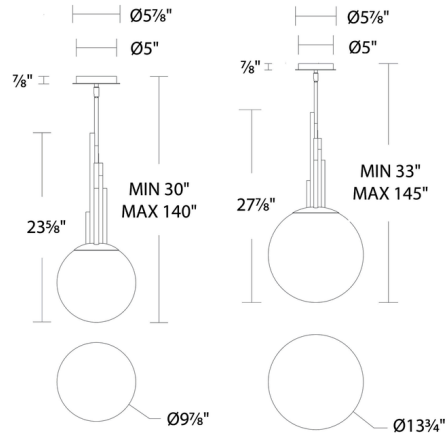

Specifications

COLOR	Opal
BODY FINISH	Black Nickel
WATTAGE	14.7W
DIMMER	Low Voltage Electronic
DIMENSIONS	9.9"W x 23.63"H
INTEGRATED LED MODULE	1 x LED/14.7W/120-277V LED
COUNTRY OF ORIGIN	China

Technical Information

PRODUCT DIMENSIONS	Downrods: 1x6", 3x12"
LAMP LIFE	50000 hours
COLOR RENDERING	90 CRI
LAMP COLOR	CCT Select
LUMENS/WATT	100.41
LUMINOUS FLUX	1476 lumens

Shown in black nickel / opal

CLICK TO VIEW PRODUCT