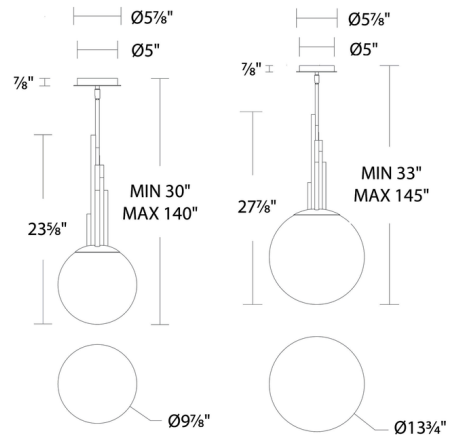

Specifications

COLOR	Opal
BODY FINISH	Black Nickel
WATTAGE	14.7W
DIMMER	Low Voltage Electronic
DIMENSIONS	9.9"W x 23.63"H
INTEGRATED LED MODULE	1 x LED/14.7W/120-277V LED
COUNTRY OF ORIGIN	China

Technical Information

PRODUCT DIMENSIONS	Downrods: 1x6", 3x12"
LAMP LIFE	50000 hours
COLOR RENDERING	90 CRI
LAMP COLOR	3000K
LUMENS/WATT	100.41
LUMINOUS FLUX	1476 lumens

Shown in black nickel / opal

CLICK TO VIEW PRODUCT

Notes: