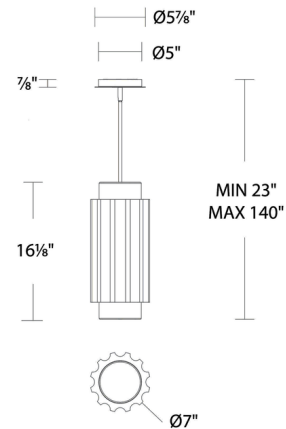

Specifications

COLOR	Basalt Stone
BODY FINISH	Black
WATTAGE	21.8W
DIMMER	Low Voltage Electronic
DIMENSIONS	7"W x 16.13"H
INTEGRATED LED MODULE	1 x LED/21.8W/120-277V LED
COUNTRY OF ORIGIN	China

Technical Information

LAMP LIFE	50000 hours
COLOR RENDERING	90 CRI
LAMP COLOR	2700K
LUMENS/WATT	45.37
LUMINOUS FLUX	989 lumens

Shown in black / basalt stone

CLICK TO VIEW PRODUCT

Notes: