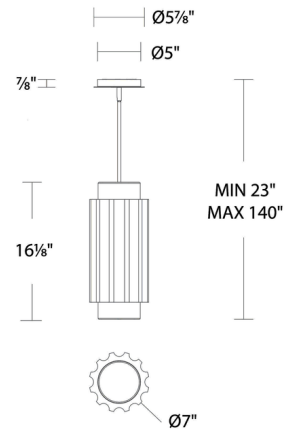

Specifications

COLOR	Travertine
BODY FINISH	Aged Brass
WATTAGE	21.8W
DIMMER	Low Voltage Electronic
DIMENSIONS	7"W x 16.13"H
INTEGRATED LED MODULE	1 x LED/21.8W/120-277V LED
COUNTRY OF ORIGIN	China

Technical Information

LAMP LIFE	50000 hours
COLOR RENDERING	90 CRI
LAMP COLOR	2700K
LUMENS/WATT	45.37
LUMINOUS FLUX	989 lumens

Shown in aged brass / travertine

CLICK TO VIEW PRODUCT

Notes: