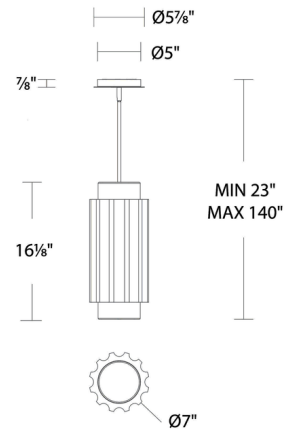

Specifications

COLOR	Basalt Stone
BODY FINISH	Black
WATTAGE	21.8W
DIMMER	Low Voltage Electronic
DIMENSIONS	7"W x 16.13"H
INTEGRATED LED MODULE	1 x LED/21.8W/120-277V LED
COUNTRY OF ORIGIN	China

Technical Information

LAMP LIFE	50000 hours
COLOR RENDERING	90 CRI
LAMP COLOR	3000K
LUMENS/WATT	50.69
LUMINOUS FLUX	1105 lumens

Shown in black / basalt stone

CLICK TO VIEW PRODUCT

Notes: