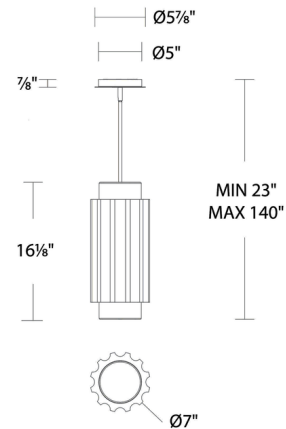

Specifications

COLOR	Travertine
BODY FINISH	Aged Brass
WATTAGE	21.8W
DIMMER	Low Voltage Electronic
DIMENSIONS	7"W x 16.13"H
INTEGRATED LED MODULE	1 x LED/21.8W/120-277V LED
COUNTRY OF ORIGIN	China

Technical Information

PRODUCT DIMENSIONS	Downrod: 1x6", 3x12"
LAMP LIFE	50000 hours
COLOR RENDERING	90 CRI
LAMP COLOR	3000K
LUMENS/WATT	50.69
LUMINOUS FLUX	1105 lumens

Shown in aged brass / travertine

CLICK TO VIEW PRODUCT

Notes: