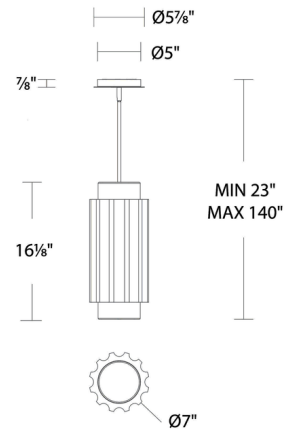

### Specifications

COLOR	Basalt Stone
BODY FINISH	Black
WATTAGE	21.8W
DIMMER	Low Voltage Electronic
DIMENSIONS	7"W x 16.13"H
INTEGRATED LED MODULE	1 x LED/21.8W/120-277V LED
COUNTRY OF ORIGIN	China

### Technical Information

LAMP LIFE	50000 hours
COLOR RENDERING	90 CRI
LAMP COLOR	3500K
LUMENS/WATT	51.79
LUMINOUS FLUX	1129 lumens

Shown in black / basalt stone

CLICK TO VIEW PRODUCT

Notes: