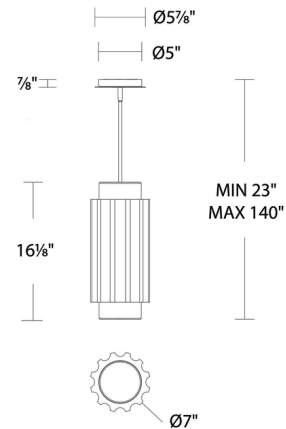

Specifications

COLOR	Basalt Stone
BODY FINISH	Black
WATTAGE	21.8W
DIMMER	Low Voltage Electronic
DIMENSIONS	7"W x 16.13"H
INTEGRATED LED MODULE	1 x LED/21.8W/120-277V LED
COUNTRY OF ORIGIN	China

Technical Information

LAMP LIFE	50000 hours
COLOR RENDERING	90 CRI
LAMP COLOR	4000K
LUMENS/WATT	49.08
LUMINOUS FLUX	1070 lumens

Shown in black / basalt stone

CLICK TO VIEW PRODUCT

Notes: