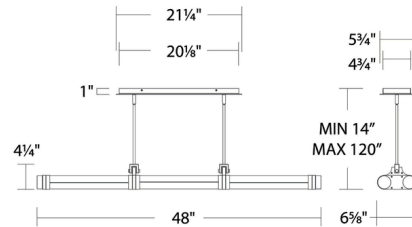

Description

The Catania Color-Select Linear Pendant features linked cylinders in a stunning, modern silhouette. The elegant rods are linked by sleek hardware, and each segment can be rotated 180 degrees. Fixture comes preprogram at ordered LED color and color selectable LED options at installation include 2700K, 3000K, 3500K, and 4000K.

Shown in aged brass / basalt stone

Specifications

COLOR	Basalt Stone
BODY FINISH	Aged Brass
WATTAGE	34.4W
DIMMER	Low Voltage Electronic
DIMENSIONS	14"L x 48"W x 4.2"H x 6.6"D
INTEGRATED LED MODULE	1 x LED/34.4W/120-277V LED
COUNTRY OF ORIGIN	China

Technical Information

PRODUCT DIMENSIONS	Downrod: 2x6", 6x12"
LAMP LIFE	50000 hours
COLOR RENDERING	.90 CRI
LAMP COLOR	. CCT Select
LUMENS/WATT	36.98
LUMINOUS FLUX	1272 lumens

CLICK TO VIEW PRODUCT

Notes: