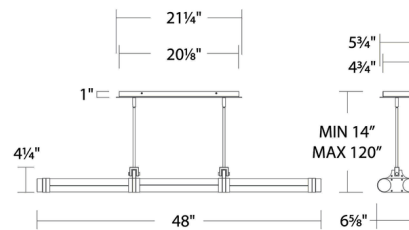

Description

The Catania Color-Select Linear Pendant features linked cylinders in a stunning, modern silhouette. The elegant rods are linked by sleek hardware, and each segment can be rotated 180 degrees. Fixture comes preprogram at ordered LED color and color selectable LED options at installation include 2700K, 3000K, 3500K, and 4000K.

Shown in aged brass / basalt stone

Specifications

COLOR	Basalt Stone
BODY FINISH	Aged Brass
WATTAGE	34.4W
DIMMER	Low Voltage Electronic
DIMENSIONS	14"L x 48"W x 4.2"H x 6.6"D
INTEGRATED LED MODULE	1 x LED/34.4W/120-277V LED
COUNTRY OF ORIGIN	China

Technical Information

PRODUCT DIMENSIONS	Downrod: 2x6", 6x12"
LAMP LIFE	50000 hours
COLOR RENDERING	90 CRI
LAMP COLOR	3000K
LUMENS/WATT	36.98
LUMINOUS FLUX	1272 lumens

CLICK TO VIEW PRODUCT

Notes: