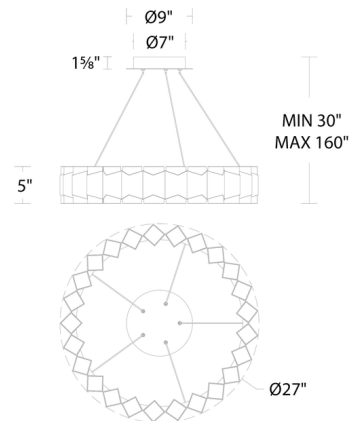

Shown in black / frosted