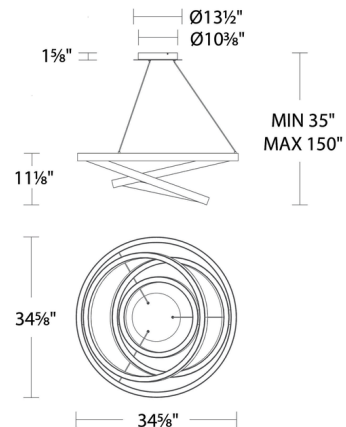

Specifications

COLOR	White
BODY FINISH	Black
WATTAGE	144W
DIMMER	Low Voltage Electronic
DIMENSIONS	34.6"W x 11.1"H
INTEGRATED LED MODULE	1 x LED/144W/120-277V LED
COUNTRY OF ORIGIN	China

Technical Information

PRODUCT DIMENSIONS	Cord: 140"
LAMP LIFE	50000 hours
COLOR RENDERING	90 CRI
LAMP COLOR	3000K
LUMENS/WATT	29.10
LUMINOUS FLUX	4190 lumens

Shown in black / white

CLICK TO VIEW PRODUCT

Notes: