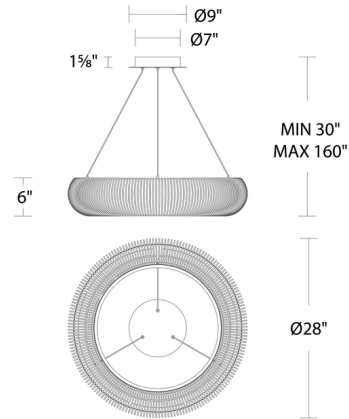

Description

The minimalist Lute Pendant features a modern twist on traditional woven materials. Floating effortlessly from adjustable cables, wires are wrapped to create a circular drum with an open design. Integrated LED rings circle the top and bottom, providing a soft glow. This fixture comes pre-set to the color temperature ordered and can be adjusted to 2700K, 3000K, 3500K, or 4000K using a switch inside the canopy.

Specifications

COLOR	Frosted
BODY FINISH	Black
WATTAGE	41.4W
DIMMER	Low Voltage Electronic
DIMENSIONS	28"W x 6"H
INTEGRATED LED MODULE	1 x LED/41.4W/120-277V LED
COUNTRY OF ORIGIN	China

Technical Information

PRODUCT DIMENSIONS	Cord: 160"
LAMP LIFE	50000 hours
COLOR RENDERING	90 CRI
LAMP COLOR	3000K
LUMENS/WATT	21.09
LUMINOUS FLUX	873 lumens

Shown in black / frosted

CLICK TO VIEW PRODUCT

Notes: