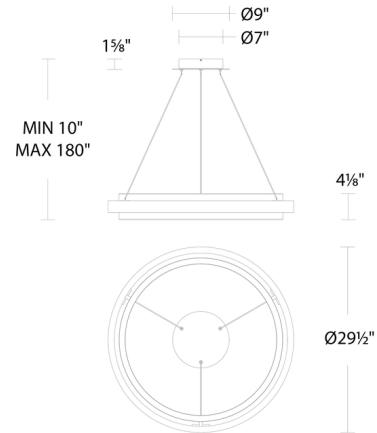

### Specifications

COLOR	Dark Walnut
BODY FINISH	Black
WATTAGE	39.6W
DIMMER	Standard 120V
DIMENSIONS	29.5"W x 4.13"H
INTEGRATED LED MODULE	1 x LED/39.6W/120-277V LED
COUNTRY OF ORIGIN	China

### Technical Information

PRODUCT DIMENSIONS	Cable: 180"
LAMP LIFE	50000 hours
COLOR RENDERING	90 CRI
LAMP COLOR	3000K
LUMENS/WATT	57.73
LUMINOUS FLUX	2286 lumens

Shown in black / dark walnut

CLICK TO VIEW PRODUCT