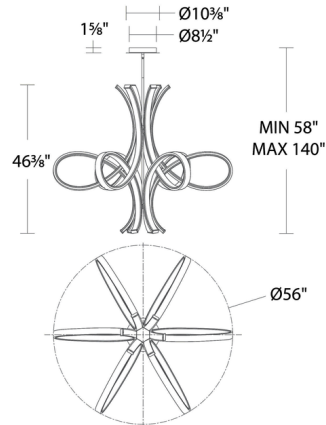

## Fleur De Lis Pendant By Modern Forms

### Specifications

COLOR	White
BODY FINISH	Aged Brass
WATTAGE	102W
DIMMER	Low Voltage Electronic
DIMENSIONS	56"W x 46.38"H
INTEGRATED LED MODULE	6 x LED/17W/120-277V LED
COUNTRY OF ORIGIN	China