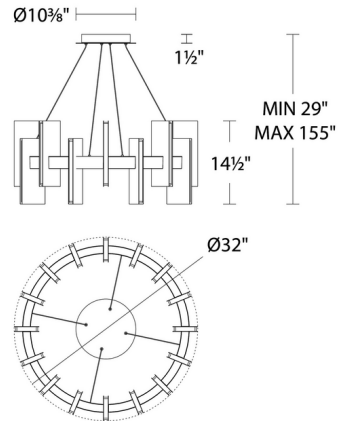

Shown in black / frosted

Specifications

COLOR	Frosted
BODY FINISH	Black
WATTAGE	112W
DIMMER	Low Voltage Electronic
DIMENSIONS	32"W x 14.5"H
INTEGRATED LED MODULE	16 x LED/7W/120-277V LED
COUNTRY OF ORIGIN	China

Technical Information

PRODUCT DIMENSIONS	Cord: 140"
LAMP LIFE	50000 hours
COLOR RENDERING	90 CRI
LAMP COLOR	3000K
LUMENS/WATT	316.14
LUMINOUS FLUX	2213 lumens

CLICK TO VIEW PRODUCT

Notes: