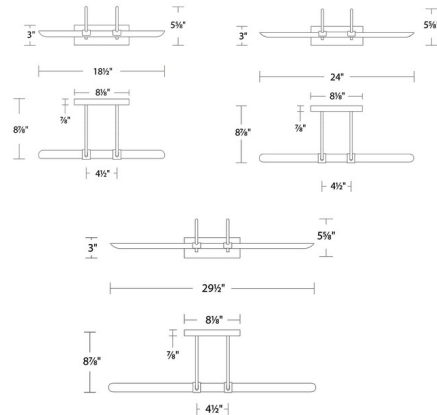

By Modern Forms

Description

Featuring a sleek, elegant design, the Ansel Color-Select Picture Light enhances artwork without a distracting presence. The slim, tubular body rotates up to 70 degrees for precise focus, allowing for precise illumination where needed. Fixture comes preprogram at ordered LED color and color selectable LED options at installation include 2700K, 3000K, 3500K, and 4000K.

Shown in aged brass

Specifications

COLOR	N/A
BODY FINISH	Aged Brass
WATTAGE	15.9W
DIMMER	Low Voltage Electronic
DIMENSIONS	18.5"W x 5.63"H x 8.88"D
INTEGRATED LED MODULE	1 x LED/15.9W/120-277V LED
COUNTRY OF ORIGIN	China