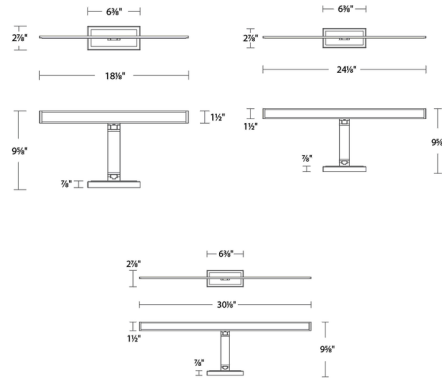

Shown in aged brass