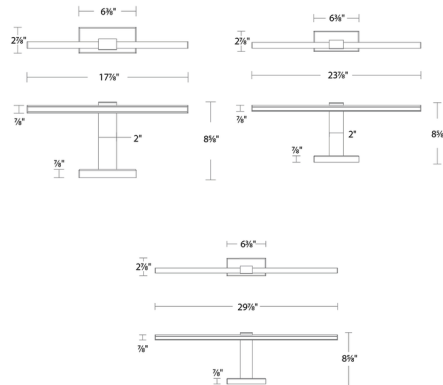

Lightology

lightology.com
866-954-4489
05-24-26

Project: _____

Company: _____

Location: _____ Fixture Type: _____

SPEC #: **MFR1459406**

Approved On: _____ Approved By: _____

Inlet Color-Select Picture Light By Modern Forms

Description

Choose the modern Inlet Color-Select Picture Light to illuminate artwork in your home. A sleek, rounded bar is supported by a magnetic arm, allowing the picture light's head to rotate and direct light where needed. This fixture comes pre-set to the color temperature ordered and can be adjusted to 2700K, 3000K, 3500K, or 4000K using a switch inside the canopy.

Specifications

COLOR	N/A
BODY FINISH	Black
WATTAGE	16.4W
DIMMER	Low Voltage Electronic
DIMENSIONS	23.875"W x 2.9"H x 8.63"D
INTEGRATED LED MODULE	1 x LED/16.4W/120-277V LED
COUNTRY OF ORIGIN	China

Technical Information

LAMP LIFE	50000 hours
COLOR RENDERING	90 CRI
LAMP COLOR	CCT Select
LUMENS/WATT	23.48
LUMINOUS FLUX	385 lumens

Shown in black

CLICK TO VIEW PRODUCT

Notes: