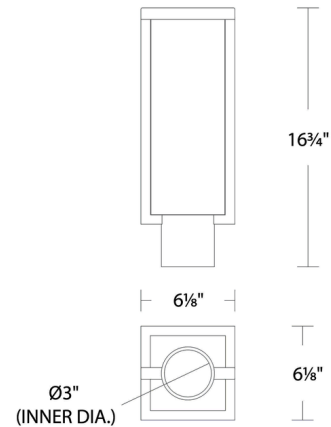

Shown in black / white