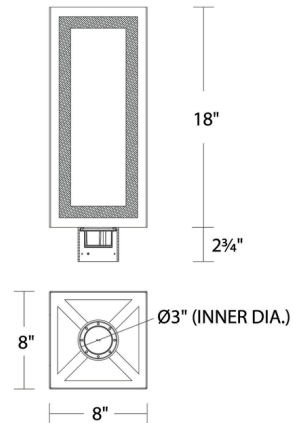

Shown in black / clear