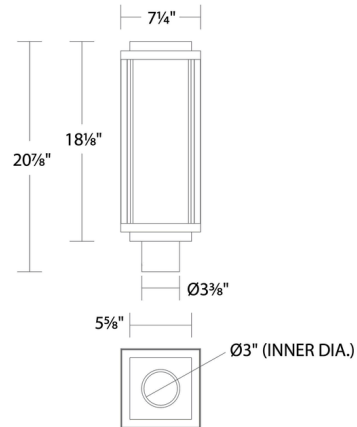

Specifications

COLOR	Clear
BODY FINISH	Black
WATTAGE	20.6W
DIMMER	Low Voltage Electronic
DIMENSIONS	7.3"W x 20.9"H x 7.3"D
INTEGRATED LED MODULE	1 x LED/20.6W/120V LED
COUNTRY OF ORIGIN	China

Technical Information

LAMP LIFE	50000 hours
COLOR RENDERING	90 CRI
LAMP COLOR	3000K
LUMENS/WATT	59.71
LUMINOUS FLUX	1230 lumens

Shown in black / clear

CLICK TO VIEW PRODUCT

Notes: