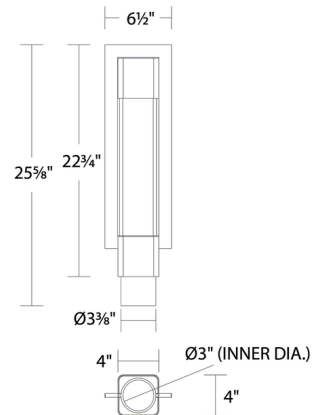

Lightology

lightology.com
866-954-4489
05-16-26

Project: _____
Company: _____
Location: _____ Fixture Type: _____
SPEC #: **MFR1459433**
Approved On: _____ Approved By: _____

Mist Outdoor Post Light

By Modern Forms

Description

Drawing inspiration from colonial era wavy glass, the Mist Outdoor Post Light transforms the material into a sleek accent for the modern home. The metal frame supports an inner glass shade and integrated LED, creating a stunning waterfall of light. Perfect for a front path or driveway.

Specifications

COLOR	N/A
BODY FINISH	Bronze
WATTAGE	8.5W
DIMMER	Low Voltage Electronic
DIMENSIONS	6.5"W x 22.8"H x 4"D
INTEGRATED LED MODULE	1 x LED/8.5W/120V LED
COUNTRY OF ORIGIN	China

Technical Information

LAMP LIFE	50000 hours
COLOR RENDERING	90 CRI
LAMP COLOR	3000K
LUMENS/WATT	27.29
LUMINOUS FLUX	232 lumens

Shown in bronze

CLICK TO VIEW PRODUCT

Notes: